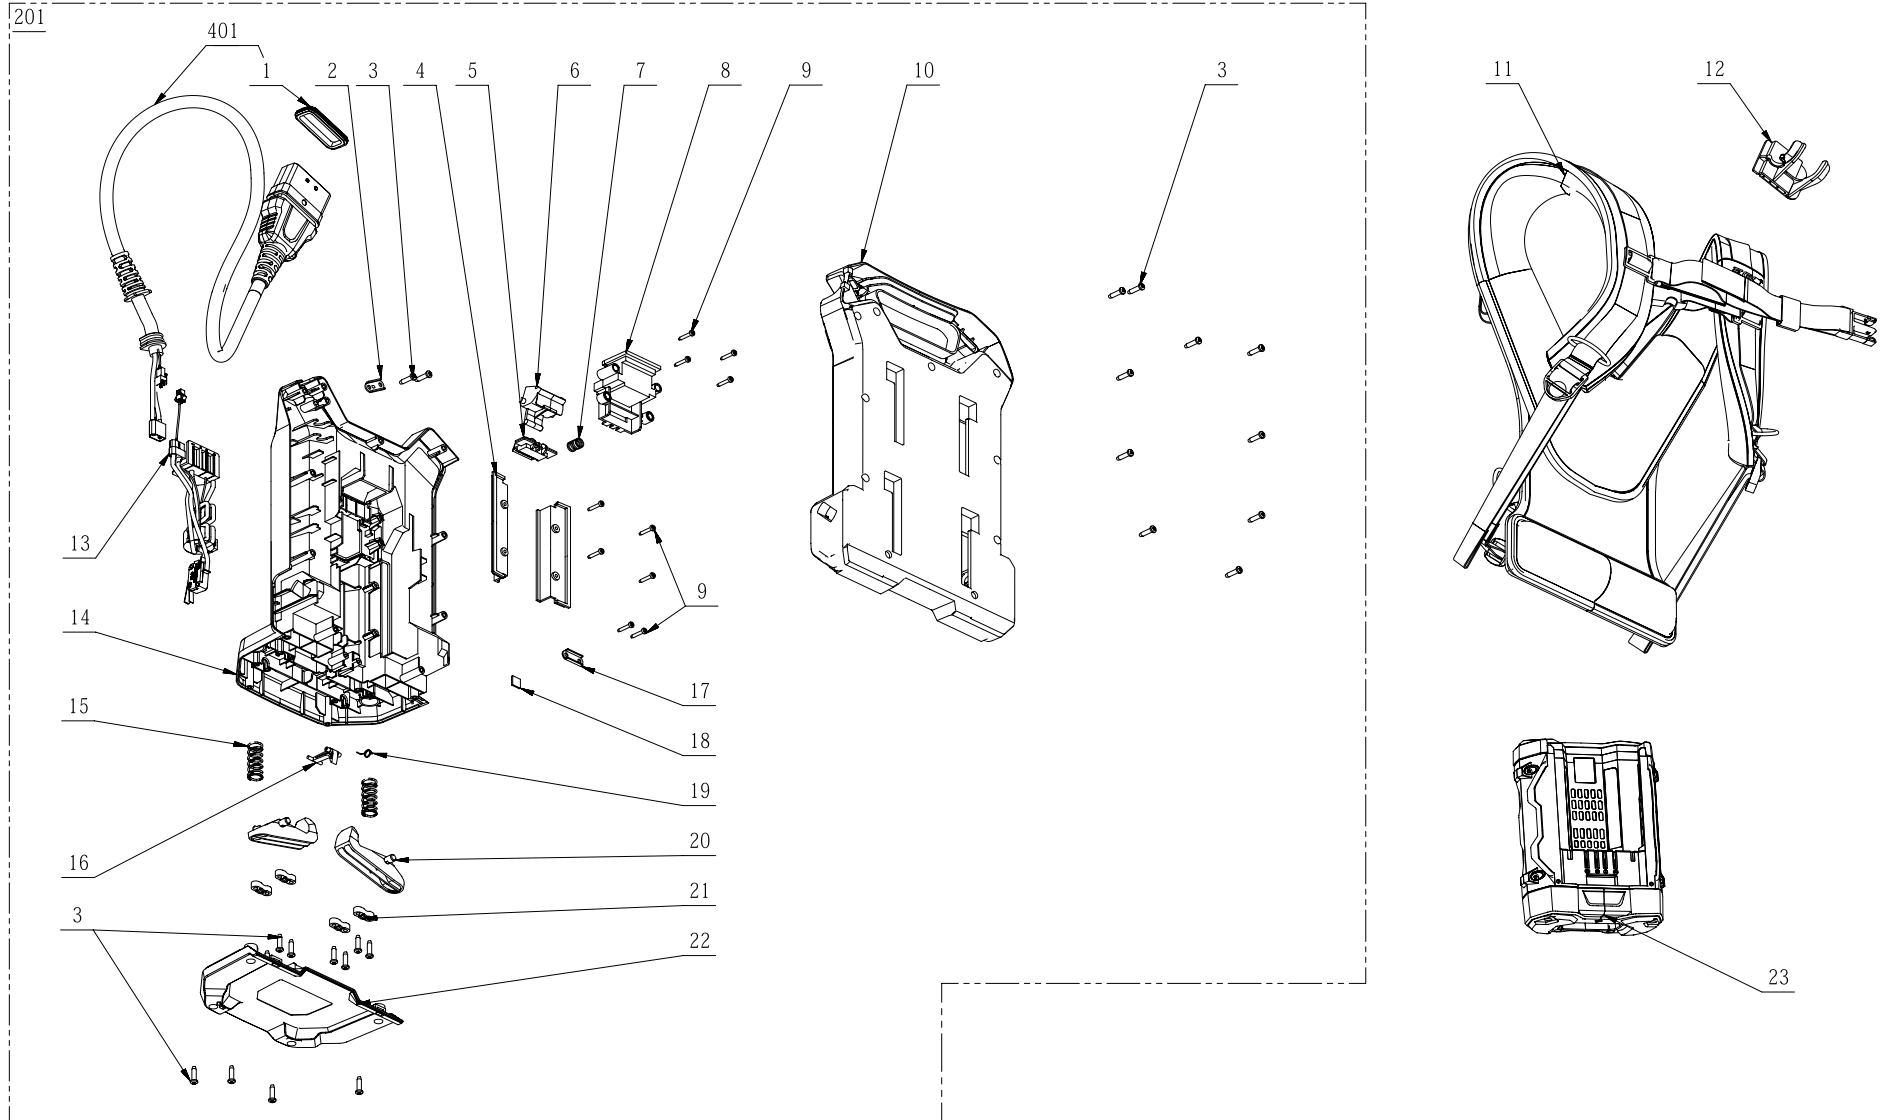

Product Description: Backpack Harness
Model Number: BH1001
Body Number: 0860161001_S
Version: A
Issue Date: 2018/04/08

Repair Parts_Back Pack Harness_5924(BH1001)

Index No.	Art. No.	Description	QTY in machine	Weight (g)	Size LxWxH (mm)	MPQ	Repairable or Not?	Standard Repair Time (min.)
1	5690356002	Seal Ring	1	2.7	55x25x6.3	10	Y	1
2	3700285001	Cord Anchorage	1	1.5	17x4.2	1	Y	4
3	5610294001	Tapping Screw	24	1.2	ST4x16	10	Y	1
4	3128361001	Cover	2	8.5	113.2x25x19.6	1	Y	4
5	3127497001	Power Pack Button	1	4.5	42.5x24.5x11.4	1	Y	5
6	3127498001	Power Pack Button	1	9	43x36.8x27.5	1	Y	5
7	3660013003	Spring1	1	0.5	Φ9.8x25	10	Y	5
8	3128359001	Support	1	24.5	65.8x61.4x42	1	Y	4
9	5610274001	Tapping Screw	10	0.6	ST2.9X16	10	Y	1
10	3322283001	Rear Housing	1	383	215x295x140	1	Y	4
11	2825497001	Backpack Subassembly	1	450	420x340x60	1	Y	2
12	3129102001	Pothead	1	16	55.8x43x41.5	1	Y	1
13	2830264001	Electric Assembly	1	93	120x80x30	1	Y	4
14	3129073001	Front Housing	1	482	220x355x60	1	Y	12
15	3660306002	Spring	2	3.5	14x38	10	Y	7
16	3129115001	Lever	1	0.5	28.4x15.6x18	1	Y	7
17	3700367001	Cord Anchorage	1	1.5	17x4.2	1	Y	4
18	3706436001	Sponge Pad	1	0.5	10x10x1.5	1	Y	4
19	3660682001	Torsion Spring	1	0.2	7.6x1.8	10	Y	7
20	3126773001	Lever	2	16	79x39x32.3	1	Y	6
21	3122798001	Cord Anchorage	4	12	23x7x8	1	Y	5
22	3129071001	Bottom Support	1	60	195x112x25	1	Y	4
23	2825723001	Battery Box ASSY	1	563	183.4x137.2x73.7	1	N	/
401	4810227001	Power Cord ASSY	1	505	1960x60x30	1	Y	4
201	2826107001	Whole Set ASSY	1	1105	335x220x142	1	Y	2