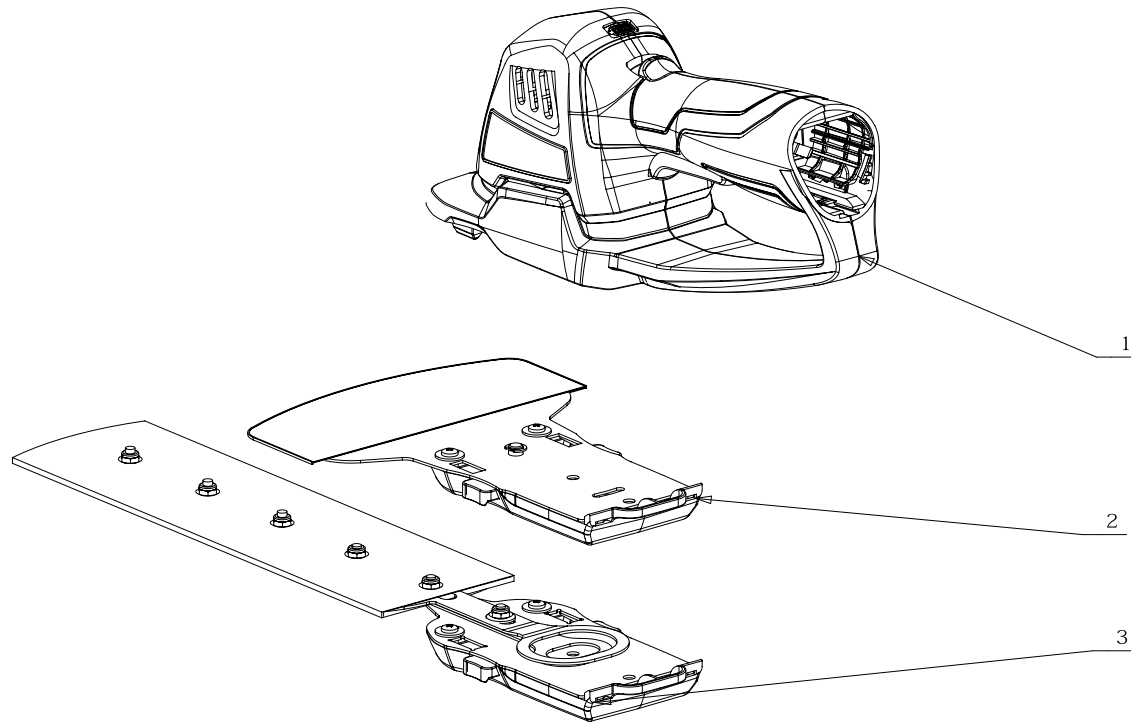

Product Description: Grass Cutter Attachment
Model Number: CHT2000E
Body Number: 0760033009_S
Version: A
Issue Date: 2018/09/25

Repair Parts_12V Grass shear_4312(CHT2000E)

Index No.	Art. No.	Description	QTY in machine	Weight (g)	Size LxWxH (mm)	MPQ	Repairable or Not?	Standard Repair Time (min.)
1	760033010	4312 Grass Cutter Body	1	655	255X86X119.5	#N/A	N	/
2	2826369001	Blade Set	1	225	190x131x25	1	Y	10
3	2826370001	Blade Set	1	292	368x74x25	1	Y	10