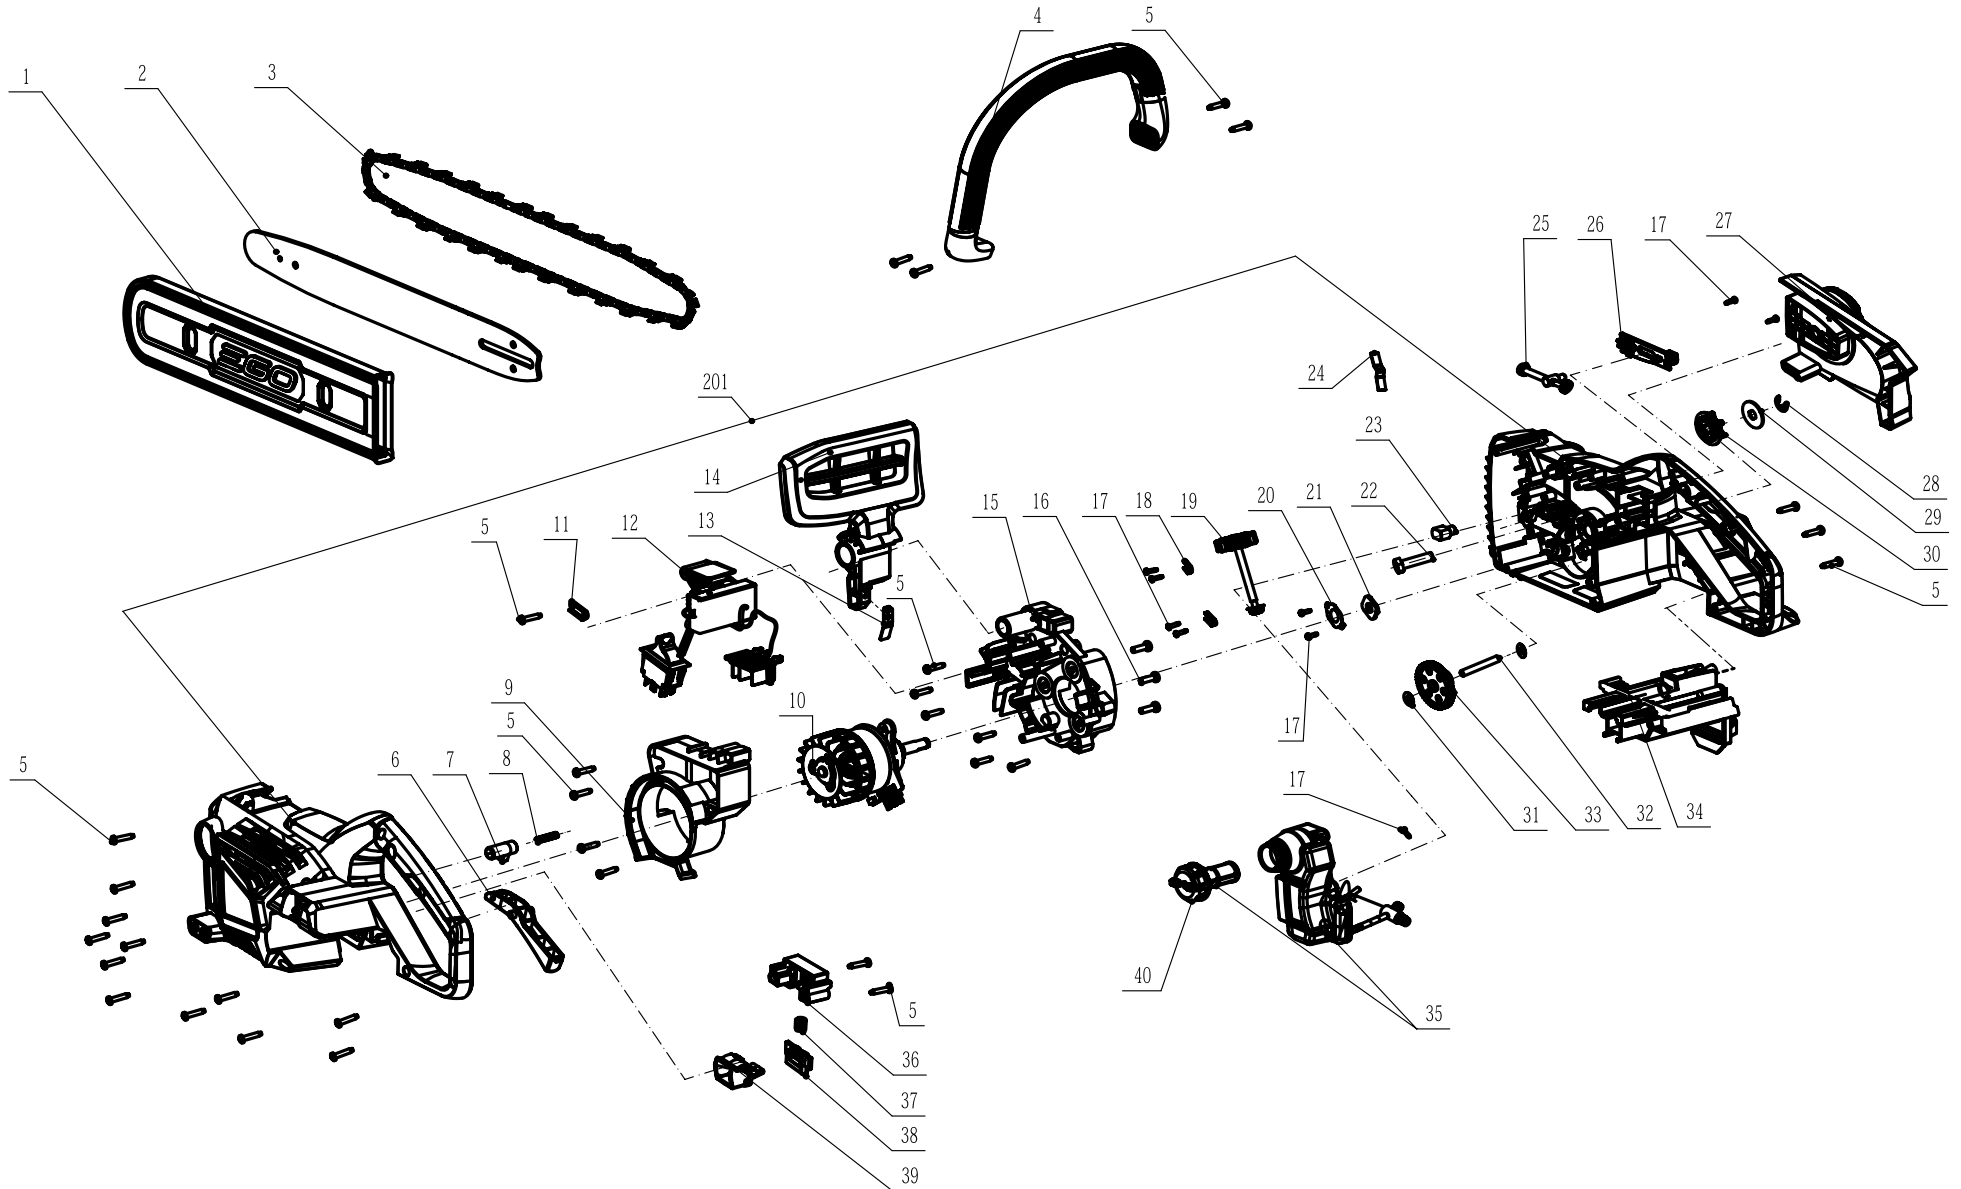

Product Description:Chain Saw
Model Number:CS1400E
Body Number:0760034003_S
Version: A
Issue Date: 2016/08/30

Repair Parts_Chain Saw_4552 (CS1400E_A)

Index No.	Art. No.	Description	QTY in machine	Weight (g)	Size LxWxH (mm)	MPQ	Repairable or Not?	Standard Repair Time (min.)
1	3127500001	Chain sheath	1	120.00	366.014x93.98x20.066	1	Y	1
2	3705657002	Guide bar	1	406.94	420.116x53.086x3.048	1	N	/
3	3810637001	Saw chain	1	139.33	476x72.5x4.4	1	N	/
4	3127504002	Front handle	1	156.05	225.298x201.676x129.54	1	Y	2
5	5610042014	Tapping Screw	33	1.89	ST4.2x19	10	Y	1
6	3127496001	Switch Trigger	1	21.65	127.762x29.718x23.114	1	Y	5
7	3127495001	Lock off Button	1	8.15	28.956x18.034x11.938	1	Y	5
8	3660427002	Spring	1	0.44	5.588x23.876x0	10	Y	1
9	3127502001	Fan Baffle	1	74.20	139.7x120.904x53.34	1	Y	7
10	2823855001	Motor & Gear ASSY	1	892.41	φ71.882x123.19	1	Y	18
11	3700367001	Cord Anchorage	1	2.66	29.972x10.922x4.064	1	Y	1
12	2830039002	Electric Assembly	1	226.30	-	1	Y	13
13	3705658001	Brake Piece	1	2.08	36.322x9.906x0.762	1	Y	8
14	3402731001	Kick-back Board	1	256.70	180.086x142.748x59.944	1	Y	8
15	3127503001	Motor Support	1	135.70	150.114x134.366x69.596	1	Y	18
16	5620051010	Screw	3	3.36	M5X16	10	Y	1
17	5610011006	Tapping Screw	9	0.59	ST2.9x10	10	Y	1
18	3700894001	Cord Anchorage	2	1.50	19.304x8.636x2.032	1	Y	1
19	2823856001	Transmission ASSY	1	27.40	φ37.338x78.74	1	Y	18
20	5660209001	Clamp	1	1.10	32.512x20.066x0.508	1	Y	18
21	3705661001	Felt Ring	1	0.19	20.066x20.066x2.54	10	Y	18
22	5640011002	Hexagon Head Bolt	1	14.94	φ7.874x35.052	10	Y	18
23	3552150001	Clamp	1	14.03	19.812x13.97x9.652	1	Y	18
24	3705659002	Leaf Spring	1	1.47	38.1x7.874x0.508	10	Y	15
25	2823167001	Tensioning screw assembly	1	22.92	φ12.192x65.024	10	Y	5
26	3421169001	Cover plate	1	11.75	81.28x19.558x8.89	1	Y	5
27	2823860001	Side cover assembly	1	187.42	172.466x107.95x54.864	1	Y	1
28	5660028001	E Ring	1	0.70	13.716x11.176x1.016	10	Y	5
29	5660208001	Gasket	1	6.42	φ27.94x1.524	10	Y	5
30	3421564001	Sprocket	1	34.16	φ34.036x12.192	1	Y	5
31	5650042001	Plain Washer	2	0.18	6.096x13.97x0.254	10	Y	15
32	5670185001	Pin	1	8.69	φ6.096x39.878	1	Y	18
33	3127510001	Gear	1	15.70	φ34.036x12.7	1	Y	18
34	2823934001	Support ASSY	1	160.66	142.24x100.076x89.916	1	Y	8
35	2823933002	Kettle ASSY	1	76.00	115.824x75.946x68.072	1	Y	18
36	3127507001	Support	1	16.55	63.5x32.512x25.908	1	Y	7
37	3660013003	Spring	1	0.60	φ9.906x24.892	10	Y	7
38	3127497001	Power Pack Button	1	6.75	42.418x24.384x11.43	1	Y	7
39	3127498001	Power Pack Button	1	11.50	42.926x36.83x27.432	1	Y	7
40	2824708001	Cover Assembly	1	7.20	φ38x65	1	Y	2
201	2823935001	Left&Right Housing Set	1	1010.42	420.878x196.596x93.98	1	Y	30