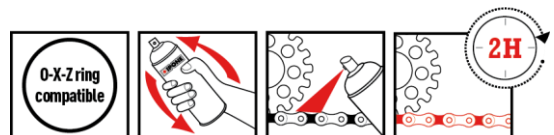

RED CHAIN

- Red color spray chain
- Rustproof
- Resistance to washing off

250ml

Additional