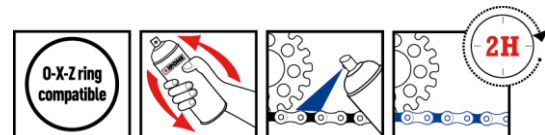

BLUE CHAIN

- Blue color spray chain
- Rustproof
- Resistance to washing off

250ml

Additional