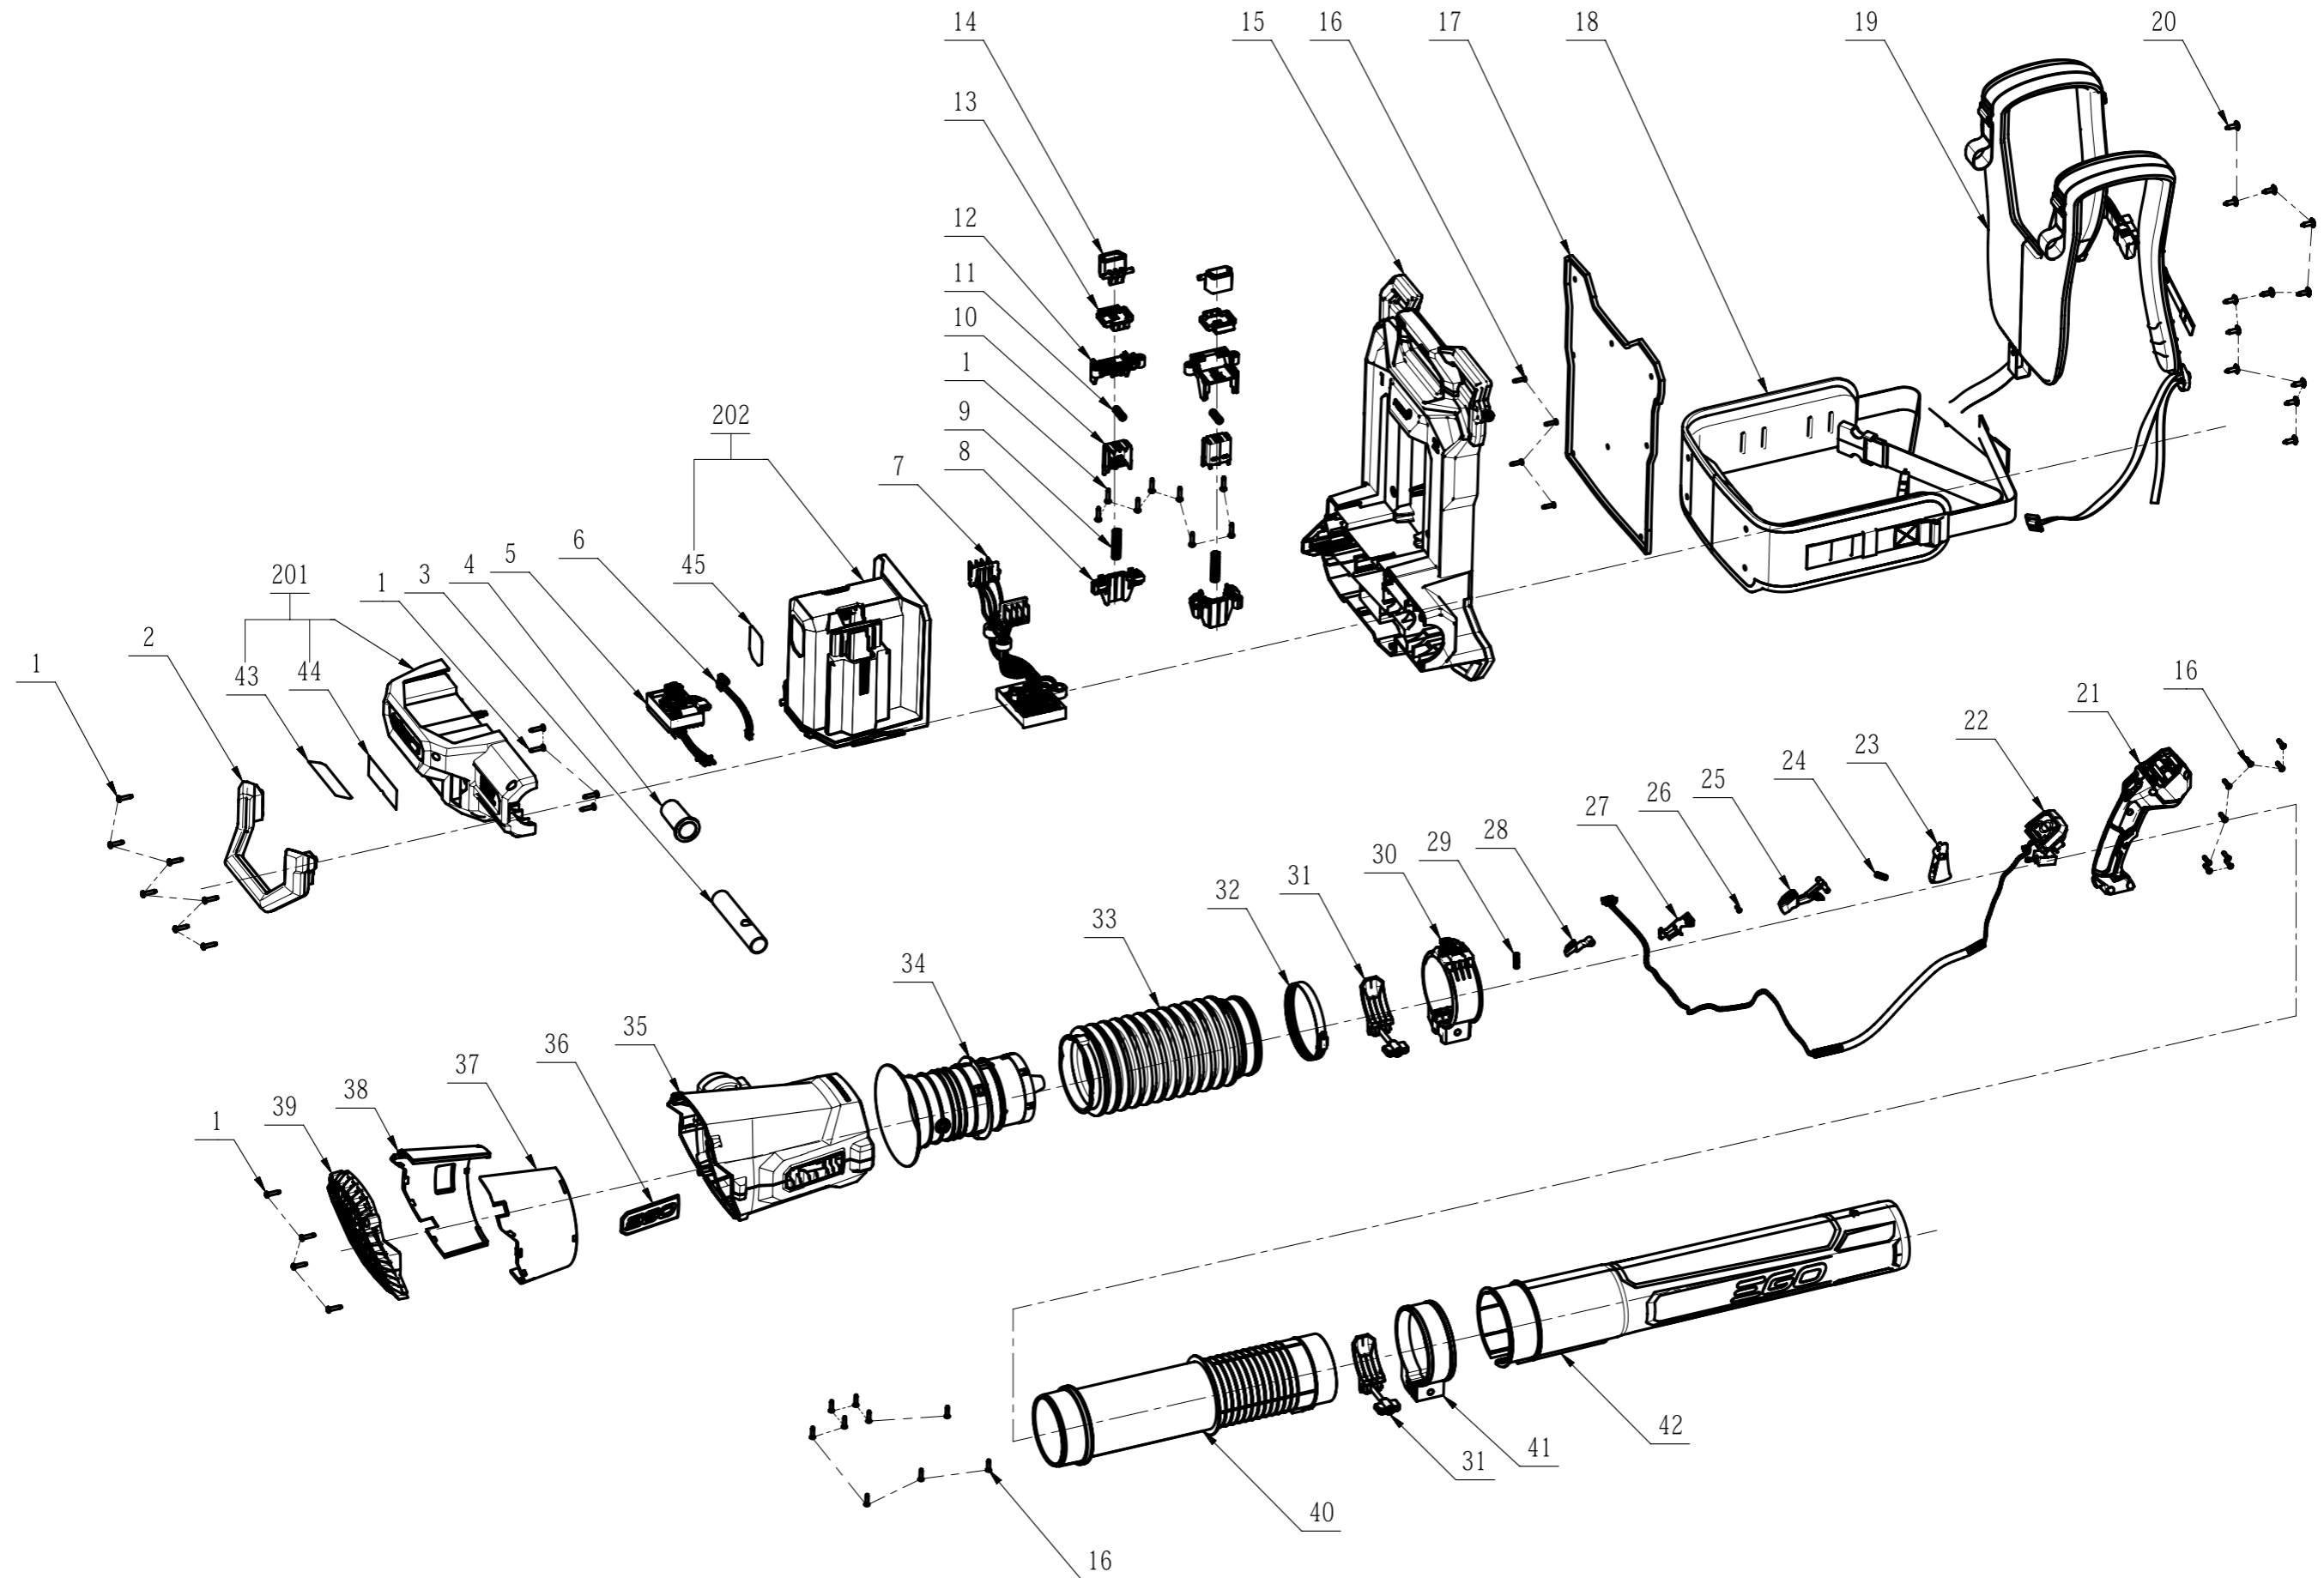

Product Description: Backpack Blower
Model Number: LBP8000E
Service Item Number: F820043002S01
Version: B
Issue Date: 2022/12/15

Repair Parts_Blower_4721 (LBP8000E)

Index No.	Art. No.	Description	QTY in machine	Weight (g)	Size LxWxH (mm)	MPQ	Repairable or Not?	Standard Repair Time (min.)
1	5620157006	Hexagon Socket Screw	23	2.3	4.2x4.2X19	10	Y	1
2	3133792001	Auxiliary Handle	1	102	205.5x110x67	1	Y	3
3	3708741001	Connecting Tube	1	29.4	25x25x129	1	Y	10
4	3128346001	Plastic Sleeve	1	11	25.3x29.2x60	1	Y	2
5	2831534001	Control Electric Assembly	1	182.4	82x51.2x23.5	1	Y	5
6	4861115001	Wire Harness Assembly	1	3	4.5x12.34x90	10	Y	5
7	2831533001	BMS Electric Assembly	1	247.8	91.05x64.62x14.8	1	Y	40
8	3131426001	Supporting Structure	2	12.6	72.6x53.3x22.2	1	Y	14
9	3660979001	Compression Spring	2	4	11.5x11.5x46	10	Y	17
10	3131427001	Sliding Block	2	9.7	41.3x42.2x20.2	1	Y	17
11	3660303002	Spring	2	0.3	9x9x25	10	Y	20
12	3131425001	Support Base	2	16.4	80.9x49.2x45.8	1	Y	14
13	3126772001	Sliding Block	2	8	48.9x44x17.6	1	Y	17
14	3126760001	Release Button	2	14.4	45.8x36.7x33.5	1	Y	22
15	2829245001	Rear Housing Assembly	1	1810.6	495x395x148.5	1	Y	30
16	5610294001	Tapping Screw	22	1.45	7x7x19	10	Y	1
17	3709023001	Backboard	1	132.6	330.5x320x2	1	Y	12
18	3800230001	Belt	1	218.2	762.5x130x20	1	Y	2
19	3800214001	Harness	1	308.2	1547.5x1070x20	1	Y	2
20	5610298001	Tapping Screw	12	2.8	4.8x4.8x16	10	Y	1
21	3900666001	Handle Assembly	1	182.6	191.5x136.5x65	1	Y	15
22	2831549001	LCD Assembly	1	68.4	64.7x51x13.3	1	Y	20
23	3133622001	Trigger	1	10.4	66.4x31.4x16	1	Y	5
24	3660088003	Knob-reset Spring	1	0.3	6.5x6.5x18	10	Y	5
25	3133621001	Boost Button	1	8	70.5x45x32.5	1	Y	5
26	5610011001	Tapping Screw	1	0.1	2.9x2.9x10	10	Y	5
27	3133445001	Mounting Plate	1	3.2	51.5x33x18.5	1	Y	8
28	3133641001	Switch Button	1	2.2	40x26.7x12	1	Y	8
29	3667889001	Knob-reset Spring	1	0.4	6.7x6.7x22.5	10	Y	8
30	3900665001	Handle Support Assembly	1	89.6	155x109.2x45.3	1	Y	10
31	2829682001	Trigger Assembly	2	27.8	88x71.3x34.5	1	Y	1
32	2829337001	Hoop	1	23.6	108x108x12	1	Y	5
33	3133835001	Bellows Seal	1	284.8	126x126x259	1	Y	30
34	2829896001	Ducted Set	1	548.8	144x144x221.2	1	Y	20
35	3900664001	Housing Assembly	1	712	248.5x251.7x181.3	1	Y	15
36	3323141001	EGO Logo	1	9.4	111.7x38x12	1	Y	1
37	2829329001	Right Scaleboard Assembly	1	49.2	175.5x117.5x82	1	Y	15
38	2829330001	Left Scaleboard Assembly	1	36.4	175.5x117.5x83.5	1	Y	15
39	3133606001	Fan Baffle	1	139.6	181.5x175.5x78.5	1	Y	2
40	2829890001	Connecting Tube Assembly	1	366.1	113x113x418.5	1	Y	15
41	3133837001	Holding Ring	1	84.2	113x113x40	1	Y	3
42	3133833003	Tube	1	425	113x113x611.5	1	Y	3
43	2245917001	Nameplate	1	0.05	92.38x31.77x0.175	50	Y	1
44	2245919001	Nameplate	1	0.1	96.02x28.28x0.175	50	Y	1
45	2245918001	Nameplate	1	0.1	51.56x40.83x0.175	50	Y	1
201	2829894002	Decorative Cover Assembly	1	530.69	340.5x133.5x141	1	Y	3
202	3133659002	Battery Box	1	488	191.5x181.5x173.5	1	Y	25