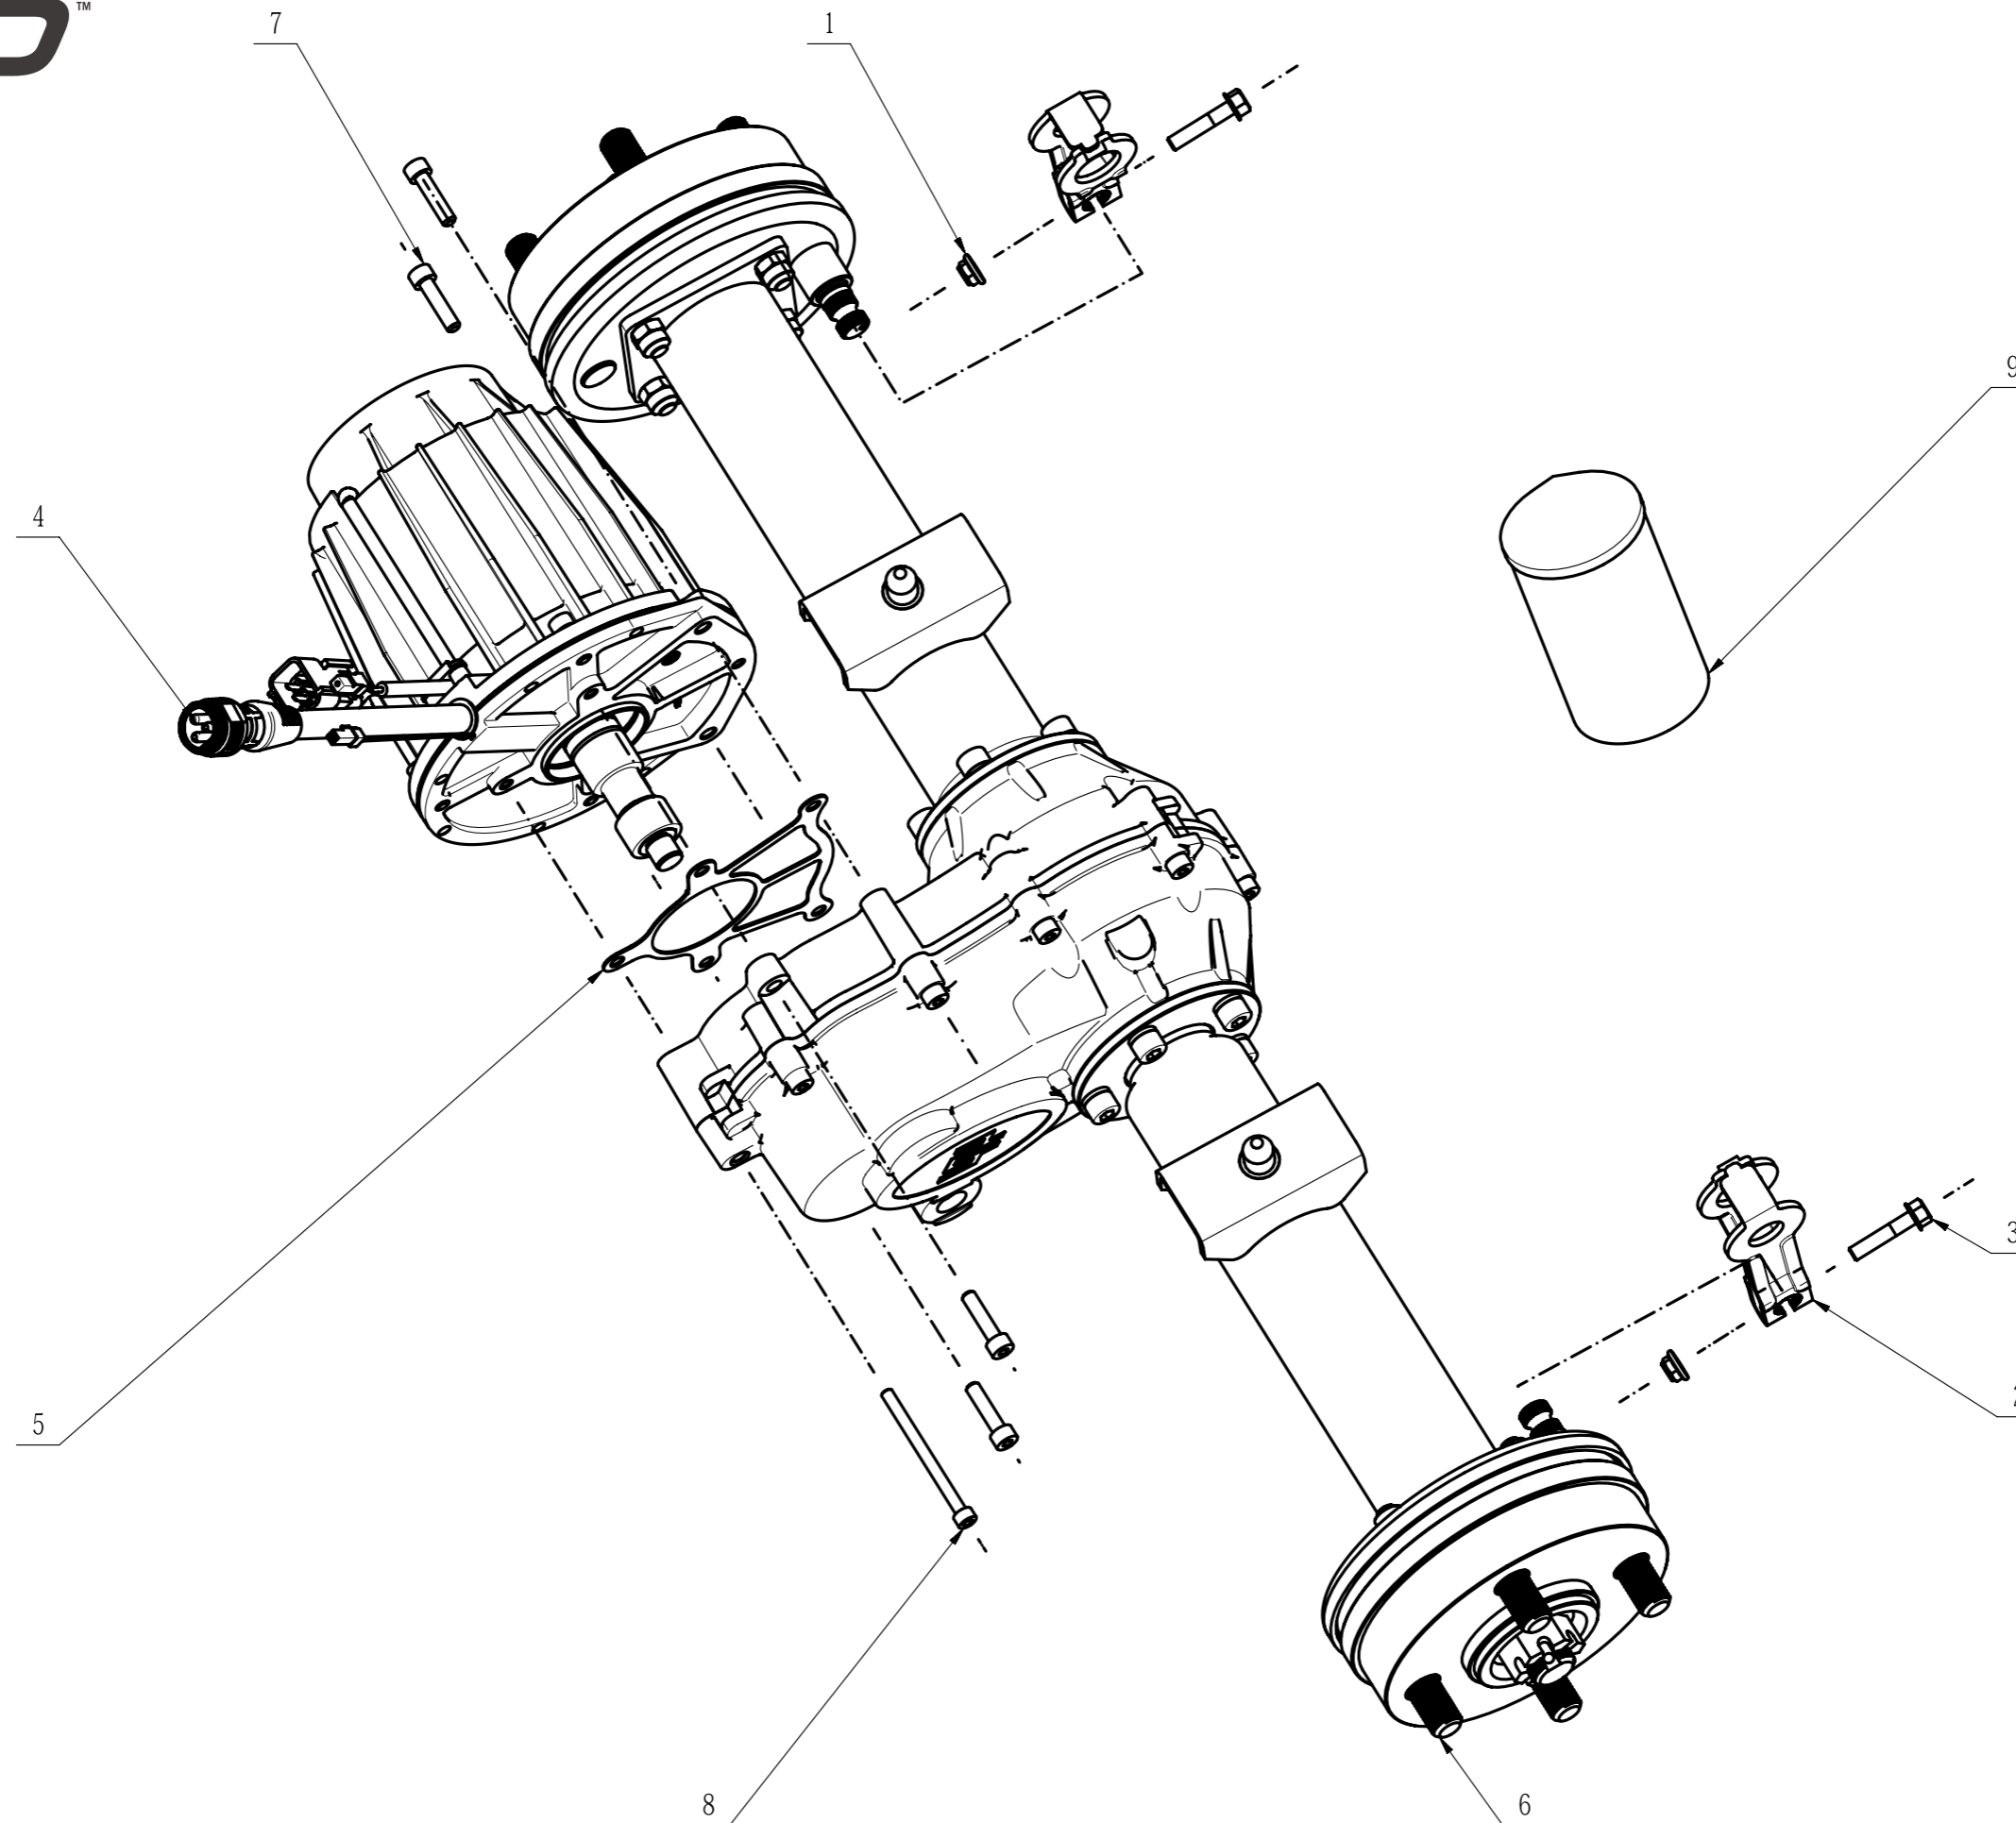

Product Description: Tractor
Model Number: TR4200E
Service Item Number: 2850164002S01
Version: A
Issue Date: 2023/10/24

203 Drive Axle Assembly